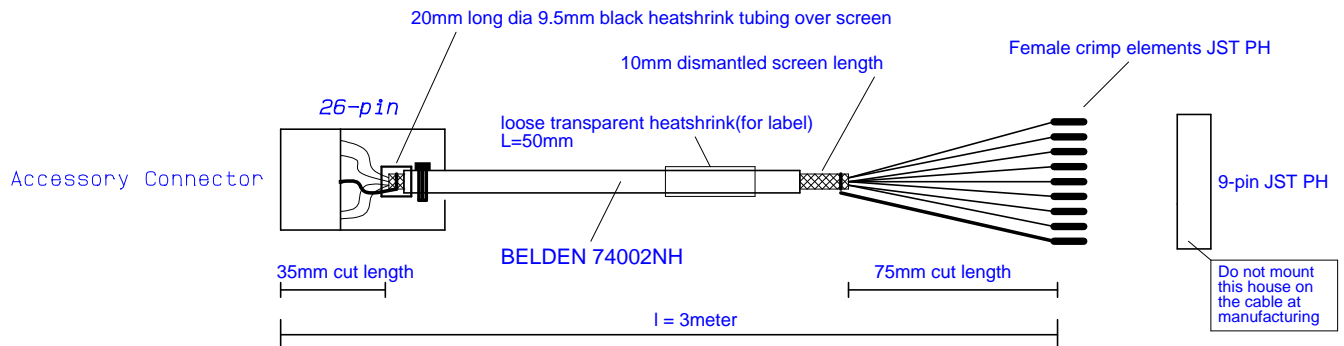

26-pin Accessory Connector on radio

1 3 5 7 9 11 13 15 17 19 21 23 25  
Plug seen from cable entry

9-pin internal connector

JST PH Plug seen from cable entry

26-pin female house

To be added at installation, as needed  
(Not part of the Sirius cable)

Connection Cable	Drawn by LST	Page no 1
Document Cable drawing	Rev D	Date 17-03-14
For SIRIUS to DM4600	Nr	
LS Elektronik AB		3133/03-05