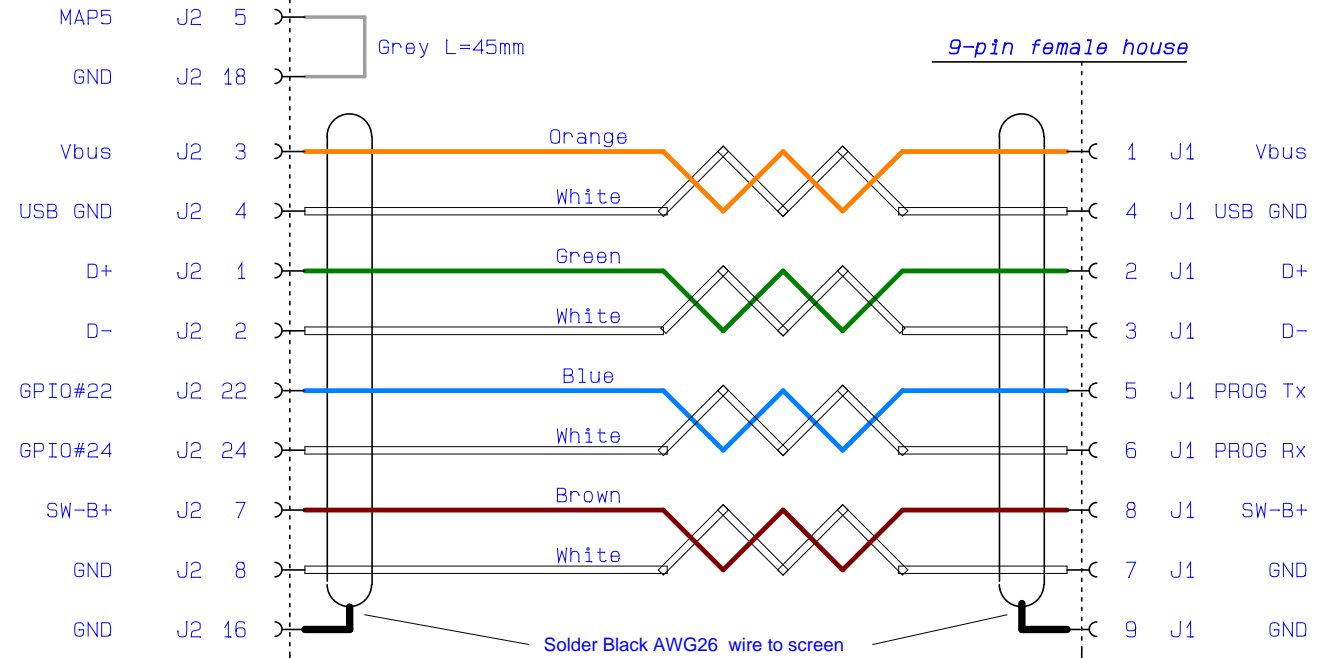

26-pin Accessory Connector on radio

1 3 5 7 9 11 13 15 17 19 21 23 25  
Plug seen from cable entry

9-pin internal connector

JST PH Plug seen from cable entry

26-pin female house

To be added at installation, as needed  
(Not part of the Sirius cable)

Connection Cable	Drawn by LST	Page no 1
Document Cable drawing	Rev D	Date 17-03-14
For SIRIUS to DM4600	Nr	
LS Elektronik AB		3133/03-05